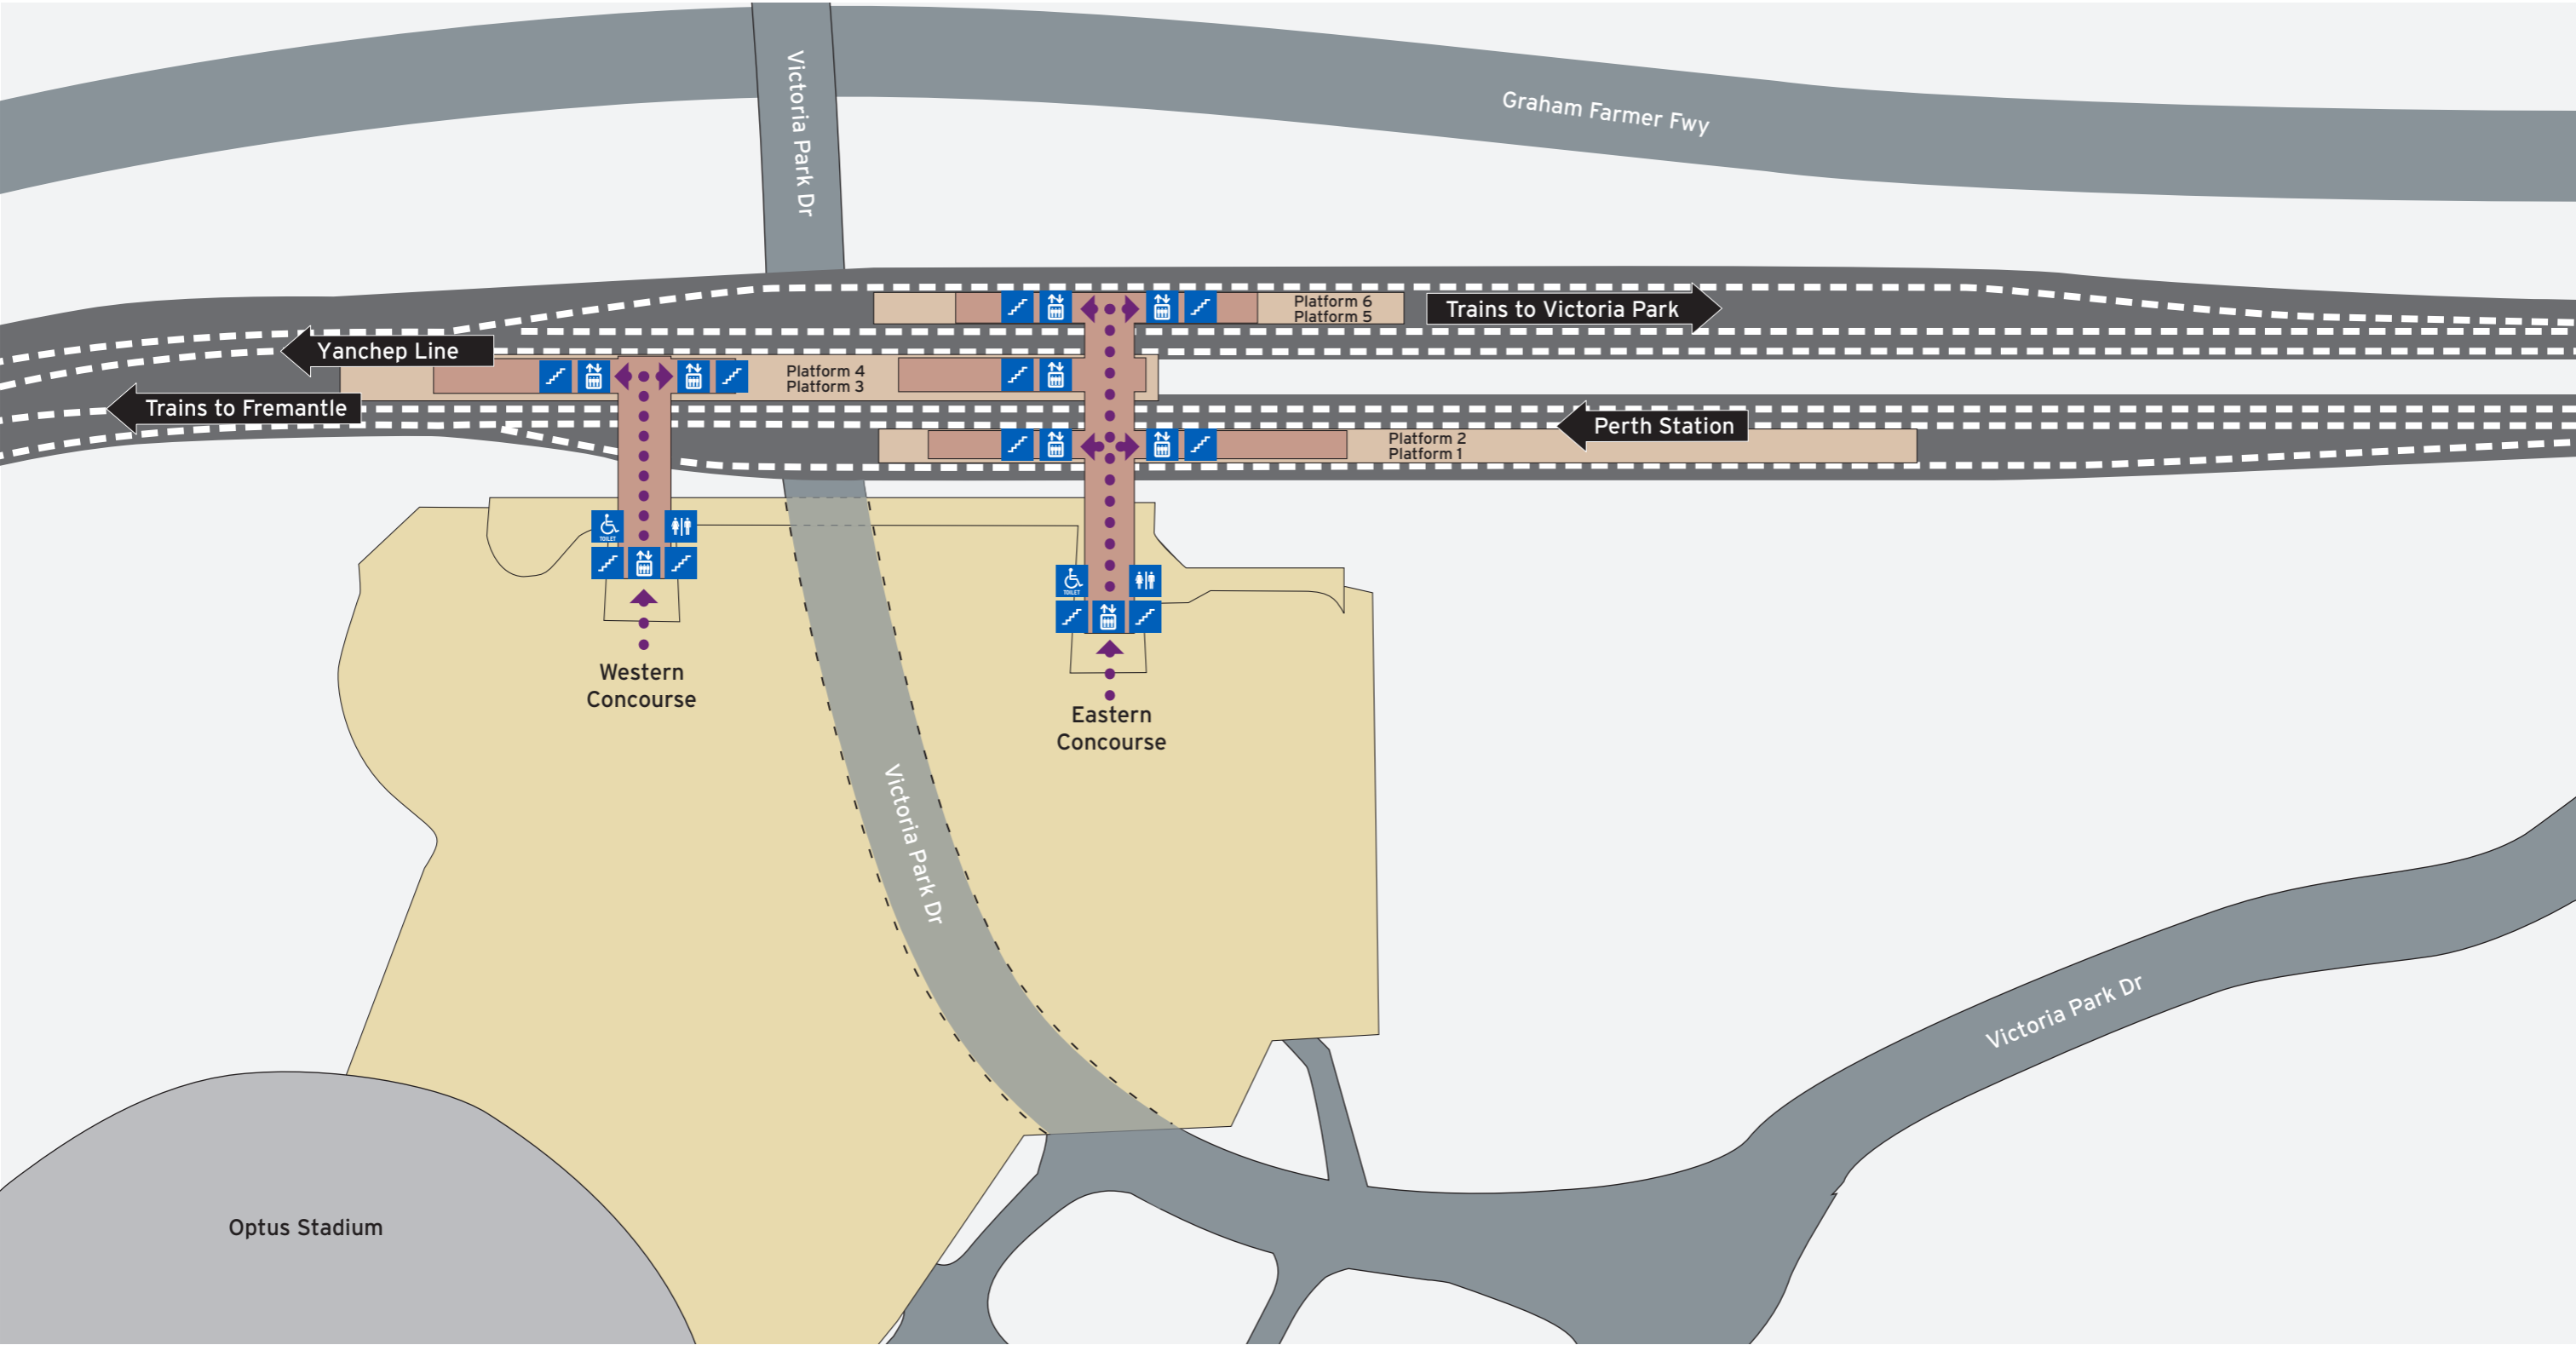

Legend

- | | | | | | |
|--|------------------------|--|---------------------|--|-------|
| | Perth Stadium Station | | Road | | Water |
| | Stadium Bus Station | | Pathways | | |
| | Train Replacement Stop | | Non-Accessible Area | | |
| | | | Platform | | |
| | | | Concourse | | |

Bus Stands

Stand	Route
27901	905 Train replacement to Perth
	905 Train replacement to Victoria Park

Legend

North Point
 Scale 0 73m
 Perth Stadium Station
 Stadium Bus Station
 Train Replacement Stop
 Walking/Accessible Path
 Road
 Pathways
 Non-Accessible Area
 Platform
 Concourse
 Water

Legend

Walking/Accessible Path

Toilets - Male & Female

Toilets - Accessible

Stairs

Lift

Road

Pathways

Non-Accessible Area

Platform

Legend

Walking/Accessible Path

Toilets - Male & Female
Toilets - Accessible

Stairs
Lift

Road
Pathways
Non-Accessible Area
Platform