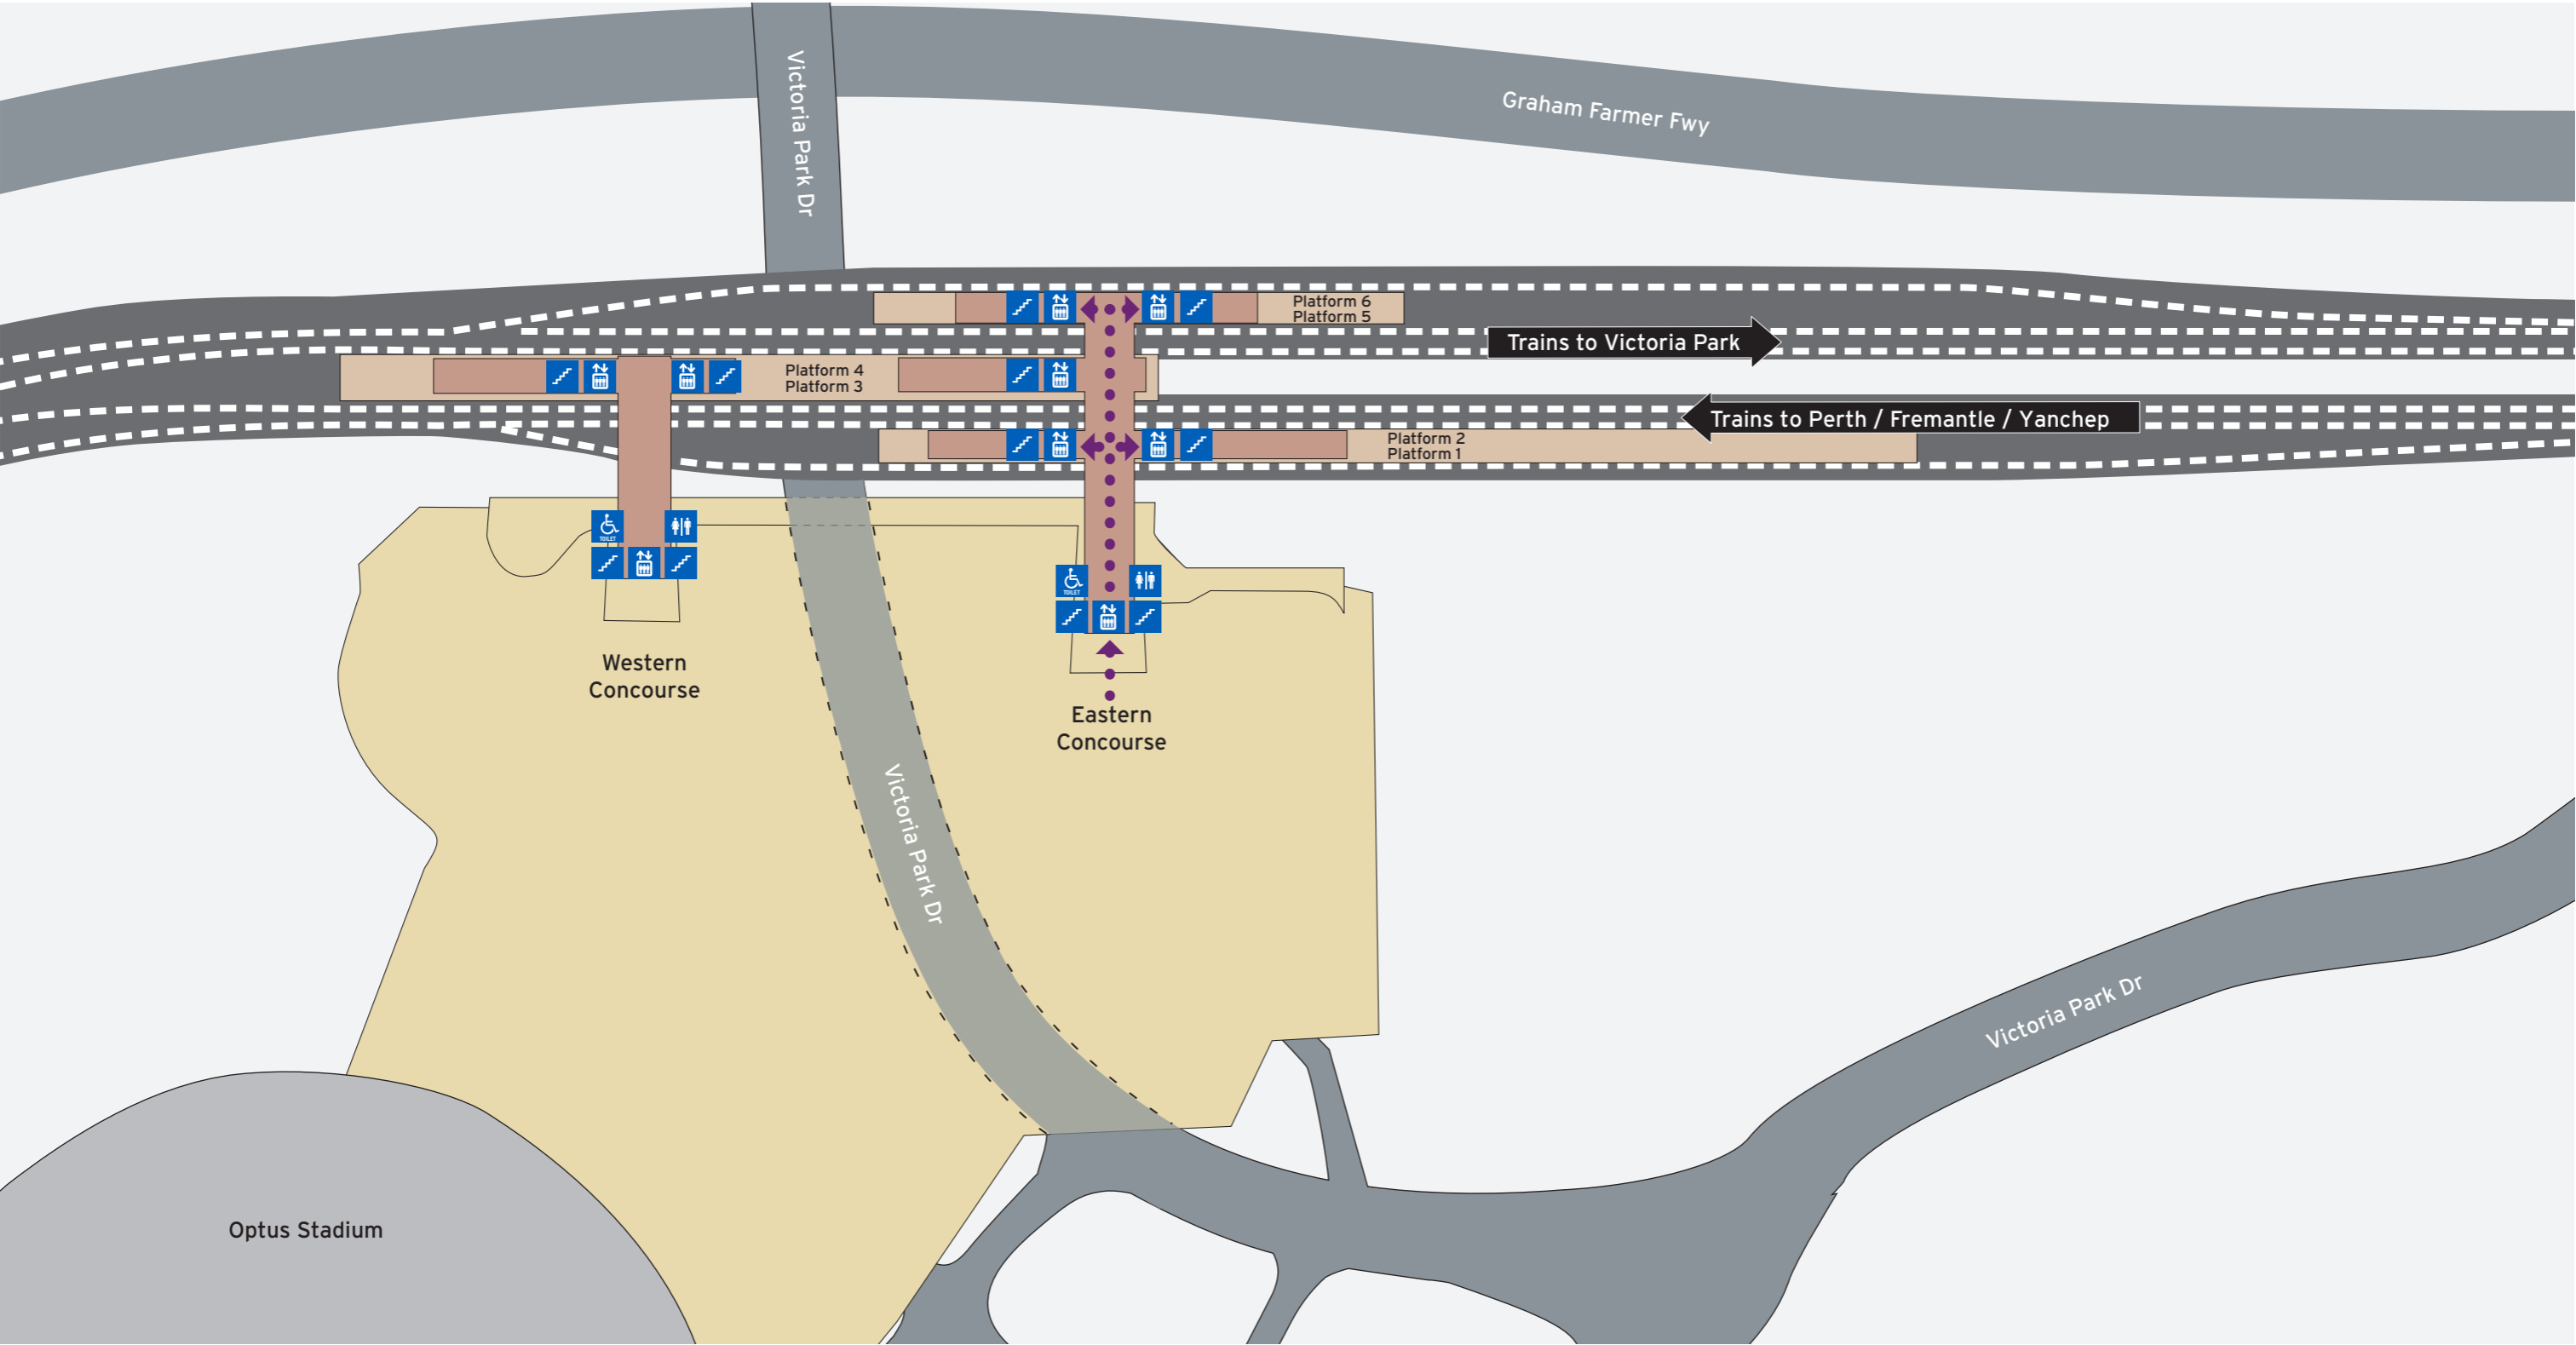

Legend

- | | | | | | |
|--|------------------------|--|---------------------|--|-------|
| | Perth Stadium Station | | Road | | Water |
| | Stadium Bus Station | | Pathways | | |
| | Train Replacement Stop | | Non-Accessible Area | | |
| | | | Platform | | |
| | | | Concourse | | |

Bus Stands

Stand	Route
27901	905 Train replacement to Perth
	905 Train replacement to Victoria Park

Legend

North Point
 Scale 0 73m
 Perth Stadium Station
 Stadium Bus Station
 Train Replacement Stop
 Walking/Accessible Path
 Road
 Pathways
 Non-Accessible Area
 Platform
 Concourse
 Water

Legend

Walking/Accessible Path

Toilets - Male & Female

Toilets - Accessible

Stairs

Lift

Road

Pathways

Non-Accessible Area

Platform

Legend

Walking/Accessible Path

Toilets - Male & Female
Toilets - Accessible

Stairs
Lift

Road
Pathways
Non-Accessible Area
Platform